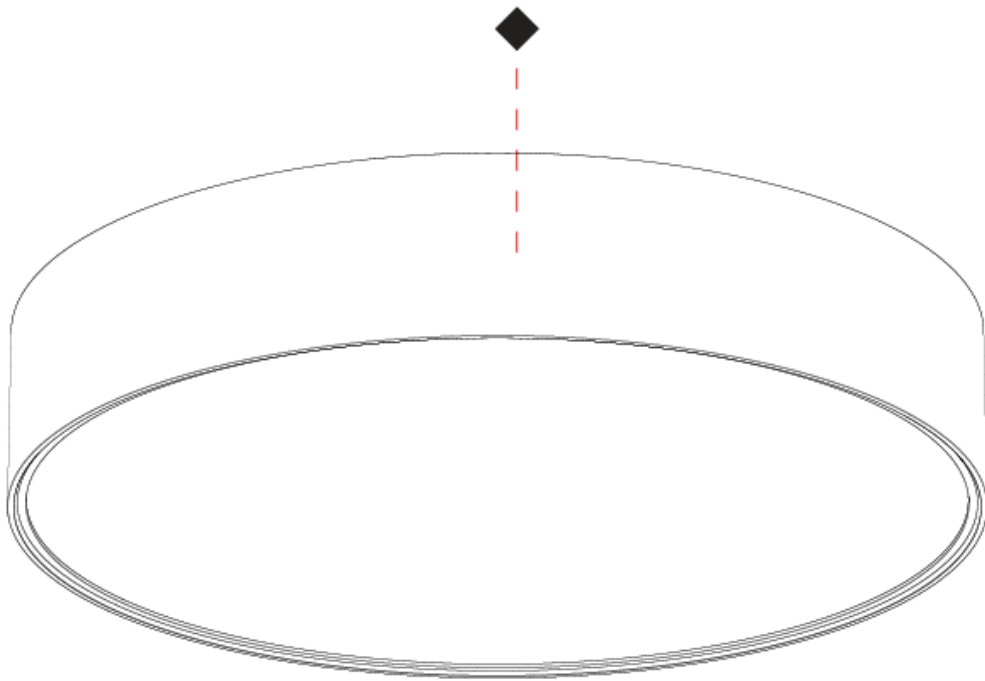

A3D405-

PROJECT _____

TYPE _____

SPECIFIER _____

QUANTITY _____

DATE _____